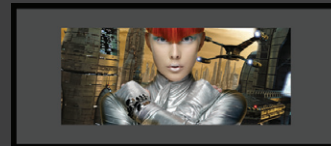

STEP 1

Replace the 16:9 screen with a wider 2.40:1 screen.